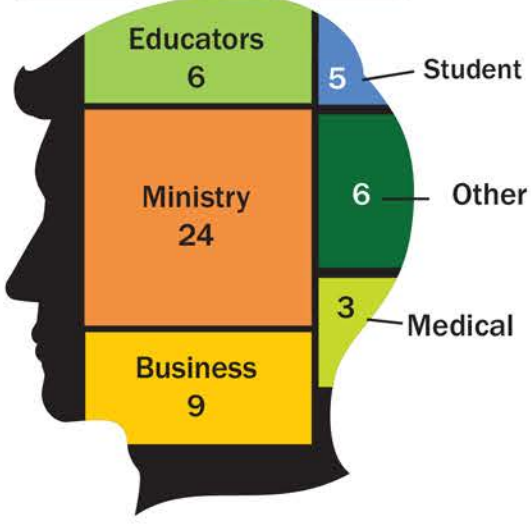

2018 Entering Student Cohort

preparing leaders to transform the world

53 NEW STUDENTS

explore *Eden* **SCHOLARSHIP**
\$546,750 awarded to this class

AGE

GENDER & RACIAL DIVERSITY

FROM...

- 2 Indiana
- 1 Kansas
- 1 Minnesota
- 1 Utah
- 1 Wisconsin

INFLUENCER

PROFESSION

DENOMINATION

25% UCC

AVERAGE GPA
3.20

For more information contact:

Tiffany Pittman, Director of Admissions at edenadmissions@eden.edu