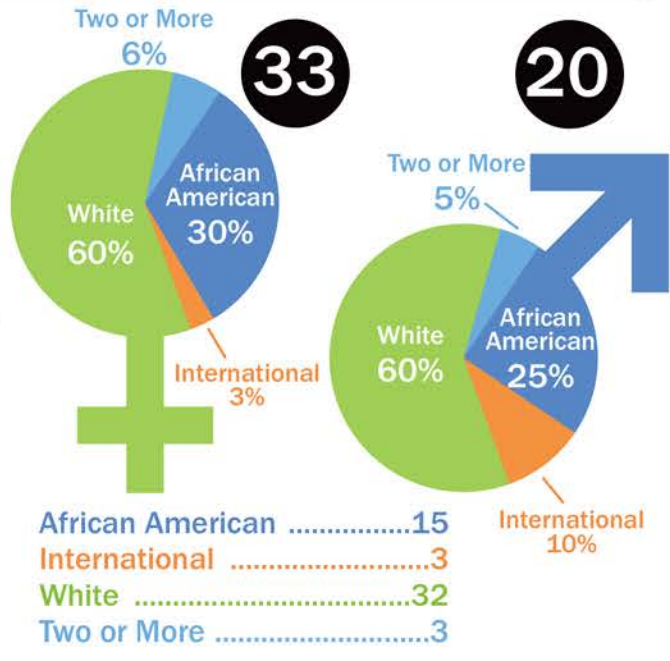

2018 Entering Student Cohort

preparing leaders to transform the world

53 NEW STUDENTS

explore *Eden* **SCHOLARSHIP**
\$546,750 awarded to this class

AGE

GENDER & RACIAL DIVERSITY

FROM...

- 2 Indiana
- 1 Kansas
- 1 Minnesota
- 1 Utah
- 1 Wisconsin

INFLUENCER

PROFESSION

DENOMINATION

25% UCC

AVERAGE GPA
3.20

For more information contact:

Tiffany Pittman, Director of Admissions at edenadmissions@eden.edu