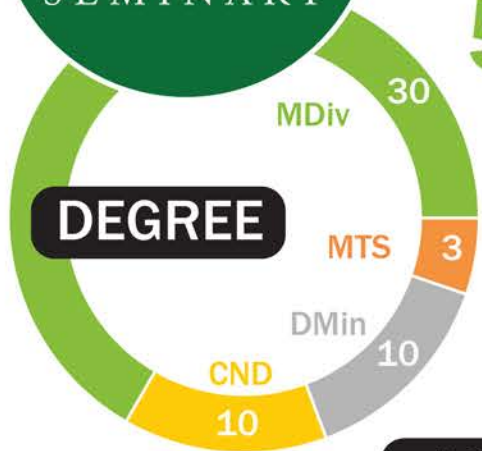

2018 Entering Student Cohort

preparing leaders to transform the world

53 NEW STUDENTS

explore *Eden* **SCHOLARSHIP**
\$546,750 awarded to this class

AGE

GENDER & RACIAL DIVERSITY

FROM...

- 2 Indiana
- 1 Kansas
- 1 Minnesota
- 1 Utah
- 1 Wisconsin

INFLUENCER

PROFESSION

DENOMINATION

25% UCC

AVERAGE GPA
3.20

For more information contact:

Tiffany Pittman, Director of Admissions at edenadmissions@eden.edu