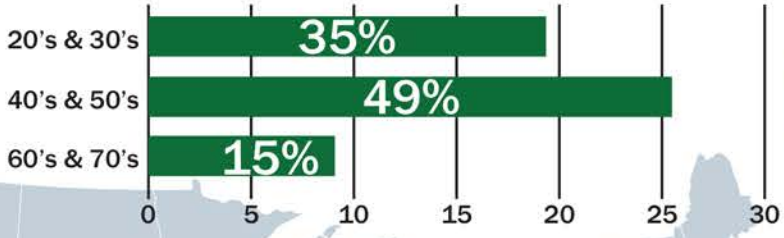

2018 Entering Student Cohort

preparing leaders to transform the world

53 NEW STUDENTS

explore *Eden* **SCHOLARSHIP**
\$546,750 awarded to this class

AGE

GENDER & RACIAL DIVERSITY

FROM...

- 2 Indiana
- 1 Kansas
- 1 Minnesota
- 1 Utah
- 1 Wisconsin

INFLUENCER

PROFESSION

DENOMINATION

25% UCC

AVERAGE GPA
3.20

For more information contact:

Tiffany Pittman, Director of Admissions at edenadmissions@eden.edu