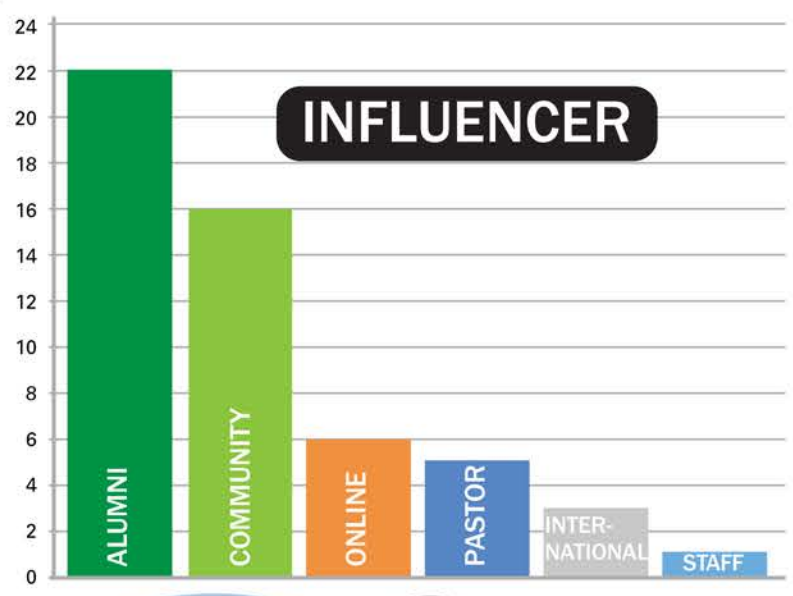

2018 Entering Student Cohort

preparing leaders to transform the world

53 NEW STUDENTS

explore *Eden* **SCHOLARSHIP**
\$546,750 awarded to this class

AGE

GENDER & RACIAL DIVERSITY

FROM...

- 2 Indiana
- 1 Kansas
- 1 Minnesota
- 1 Utah
- 1 Wisconsin

INFLUENCER

PROFESSION

DENOMINATION

25% UCC

AVERAGE GPA
3.20

For more information contact:

Tiffany Pittman, Director of Admissions at edenadmissions@eden.edu