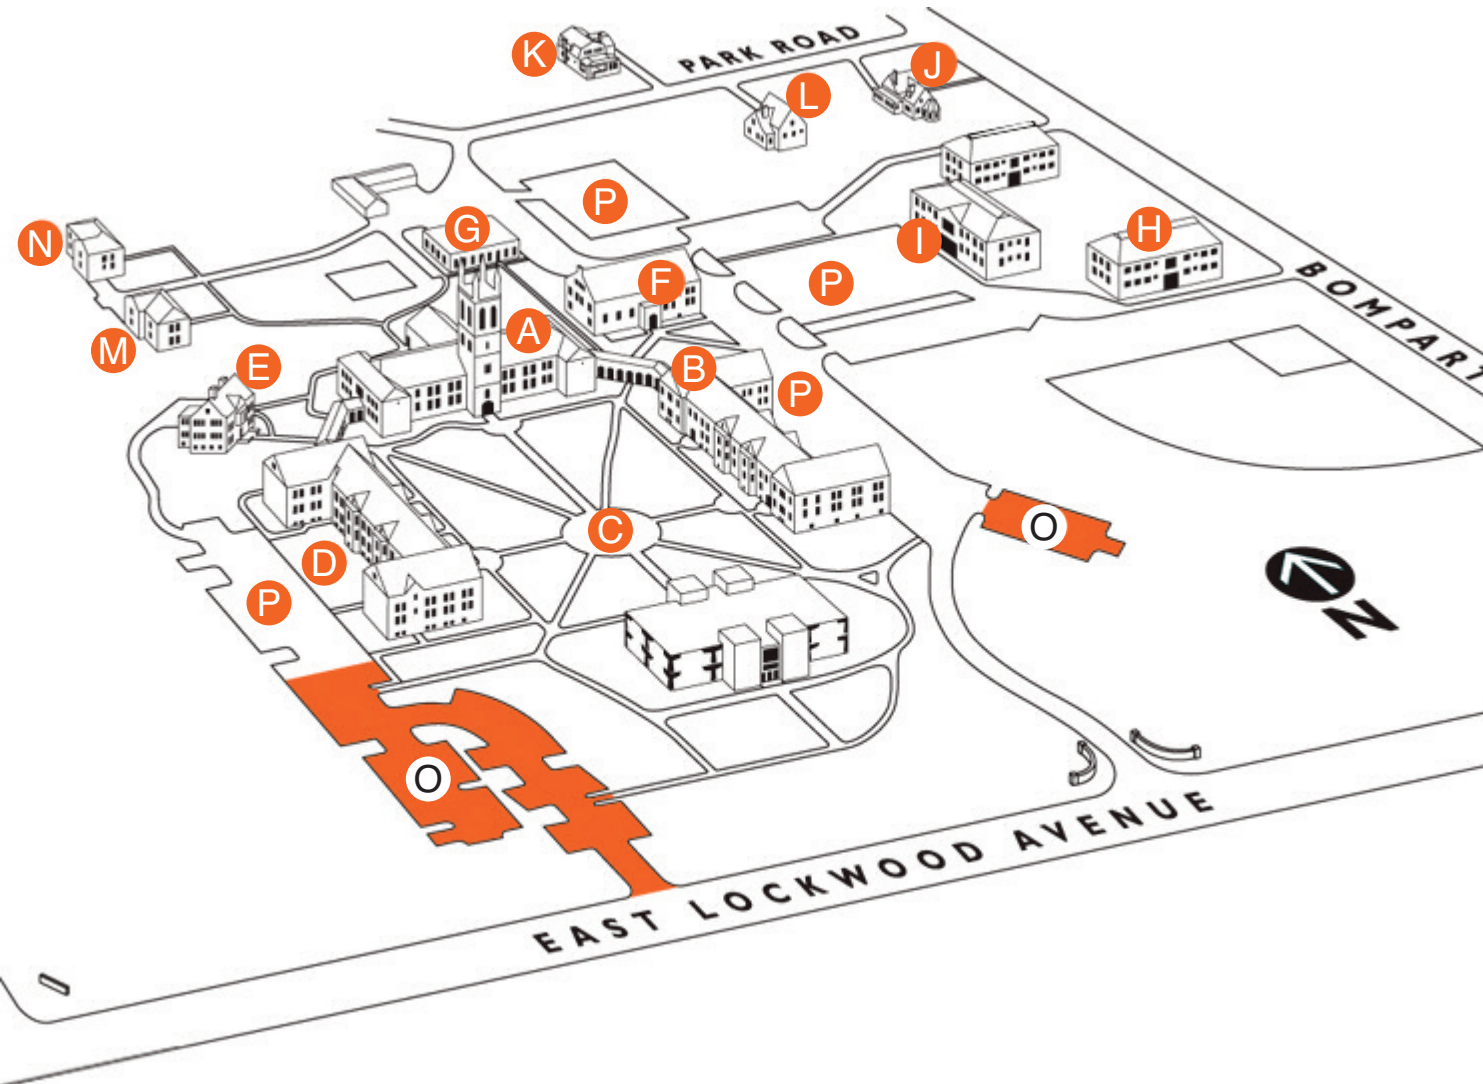

# Eden Theological Seminary

- A** S.D. Press Education Center
  - Wehrli Chapel
  - Eden Seminary Bookstore
  - Admissions Office
  - Institutional Advancement Office
  - Luhr Reading and Reference Room
  - The Archives at Eden
  - Episcopal School for Ministry
  - Lutheran School of Theology
- B** Schultz Hall
  - Ecumenical Catholic Communion
  - Christian Church of Mid-America
  - UU Partner Church Council
  - Missouri Mid-South Conference UCC
  - Webster U. Dept. of Religious Studies
  - Webster Arts
  - CBP/Chalice Press
- C** Wiese Quadrangle
- D** West Hall
  - Eden Student & Guest Housing
- E** President's Residence
- F** Schroer Commons
  - Kovacik Patio
- G** Plant Operations
  - Institute for Peace and Justice
- H** South Hall
- I** Goetsch Hall
- J** 119 Bompert
- K** 114 Park Road
- L** 121 Park Road
- M** 155 Park Road
- N** 159 Park Road
- O** Webster University Parking ONLY
- P** Eden Parking ONLY