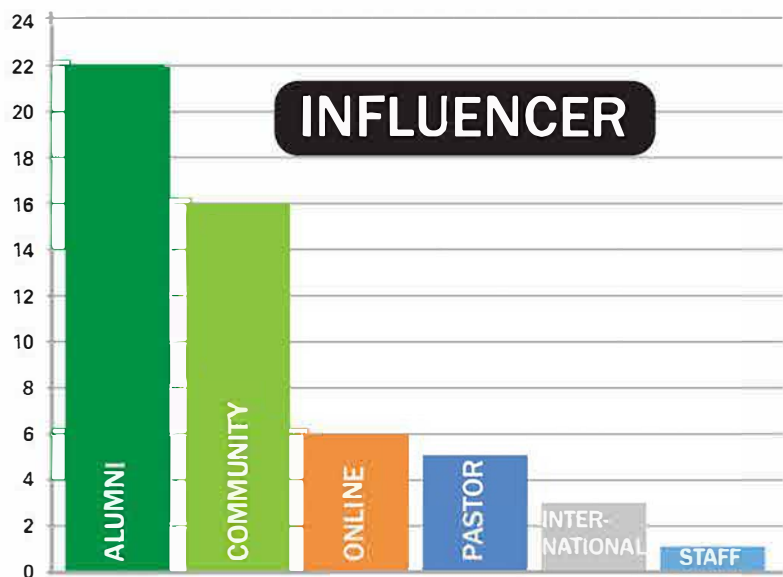

2018 Entering Student Cohort

preparing leaders to transform the world

53 NEW STUDENTS

explore *Eden* **SCHOLARSHIP**
\$546,750 awarded to this class

GENDER & RACIAL DIVERSITY

FROM...

- 2 Indiana
- 1 Kansas
- 1 Minnesota
- 1 Utah
- 1 Wisconsin

PROFESSION

DENOMINATION

UCC	13
UMC	8
Baptist	6
Non-Denominational	3
AME	3
Episcopal	2
UU	2
PCUSA	2
Other	14

25% UCC

AVERAGE GPA
3.20

For more information contact:

Raymond Robinson, Director of Admissions edenadmissions@eden.edu