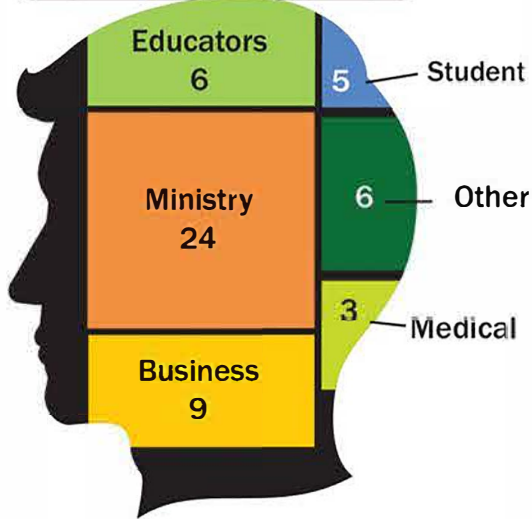

2018 Entering Student Cohort

preparing leaders to transform the world

53 NEW STUDENTS

explore *Eden* **SCHOLARSHIP**
\$546,750 awarded to this class

GENDER & RACIAL DIVERSITY

FROM...

- 2 Indiana
- 1 Kansas
- 1 Minnesota
- 1 Utah
- 1 Wisconsin

PROFESSION

DENOMINATION

UCC	13
UMC	8
Baptist	6
Non-Denominational	3
AME	3
Episcopal	2
UU	2
PCUSA	2
Other	14

25% UCC

AVERAGE GPA
3.20

For more information contact:

Raymond Robinson, Director of Admissions edenadmissions@eden.edu