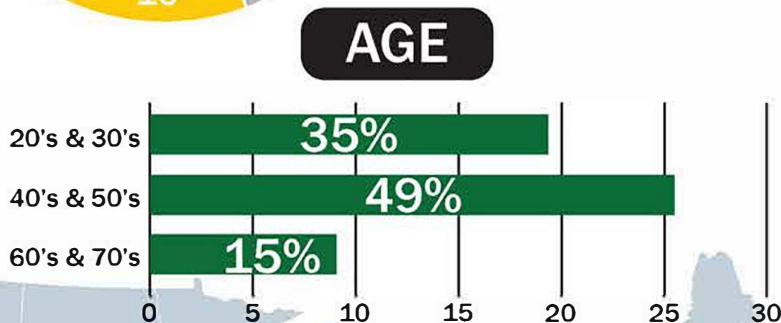

2018 Entering Student Cohort

preparing leaders to transform the world

53 NEW STUDENTS

explore *Eden* **SCHOLARSHIP**
\$546,750 awarded to this class

GENDER & RACIAL DIVERSITY

FROM...

- 2 Indiana
- 1 Kansas
- 1 Minnesota
- 1 Utah
- 1 Wisconsin