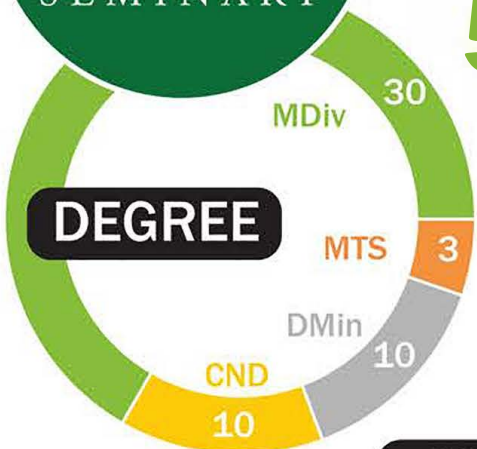

2018 Entering Student Cohort

preparing leaders to transform the world

53 NEW STUDENTS

explore *Eden* **SCHOLARSHIP**
\$546,750 awarded to this class

GENDER & RACIAL DIVERSITY

FROM...

- 2 Indiana
- 1 Kansas
- 1 Minnesota
- 1 Utah
- 1 Wisconsin

PROFESSION

DENOMINATION

UCC	13
UMC	8
Baptist	6
Non-Denominational	3
AME	3
Episcopal	2
UU	2
PCUSA	2
Other	14

25% UCC

AVERAGE GPA
3.20

For more information contact:

Raymond Robinson, Director of Admissions edenadmissions@eden.edu