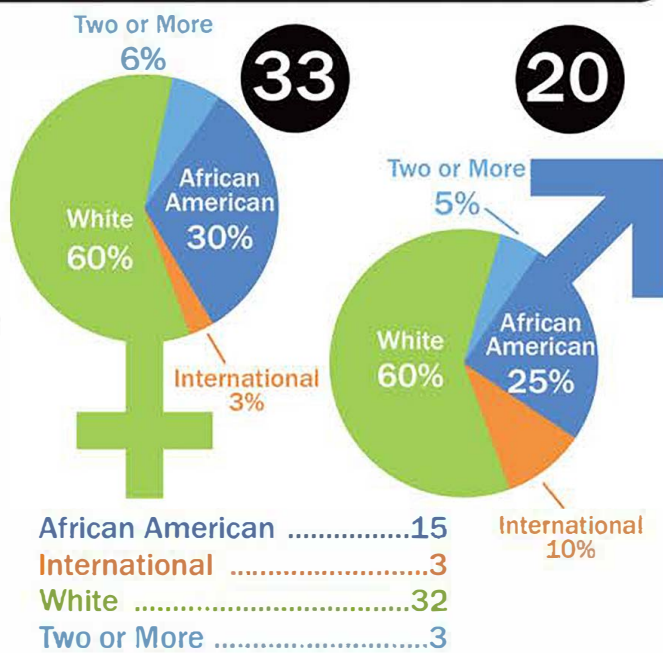

2018 Entering Student Cohort

preparing leaders to transform the world

53 NEW STUDENTS

explore *Eden* **SCHOLARSHIP**
\$546,750 awarded to this class

GENDER & RACIAL DIVERSITY

FROM...

- 2 Indiana
- 1 Kansas
- 1 Minnesota
- 1 Utah
- 1 Wisconsin