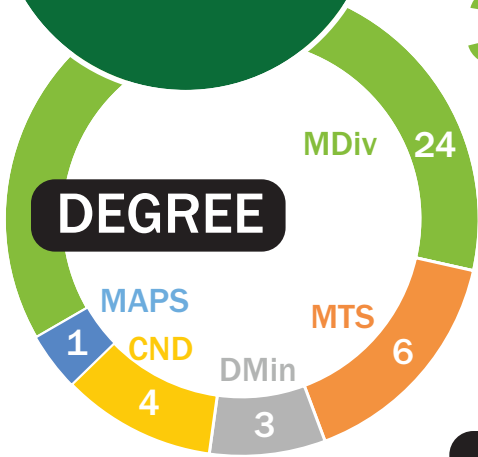

2019 Entering Student Cohort

preparing leaders to transform the world

38 NEW STUDENTS

explore *Eden* **SCHOLARSHIP**
\$437,400 awarded to this class

GENDER & RACIAL DIVERSITY

FROM...

- 1 Colorado
- 1 Washington DC
- 1 Indiana
- 1 North Dakota
- 2 Virginia
- 2 Tanzania
- 1 Kenya
- 1 Sri Lanka

PROFESSION

DENOMINATION

ADVANCED DEGREES

AVERAGE GPA 3.43

For more information contact:

Dana McNamara, Admissions Counselor at edenadmissions@eden.edu