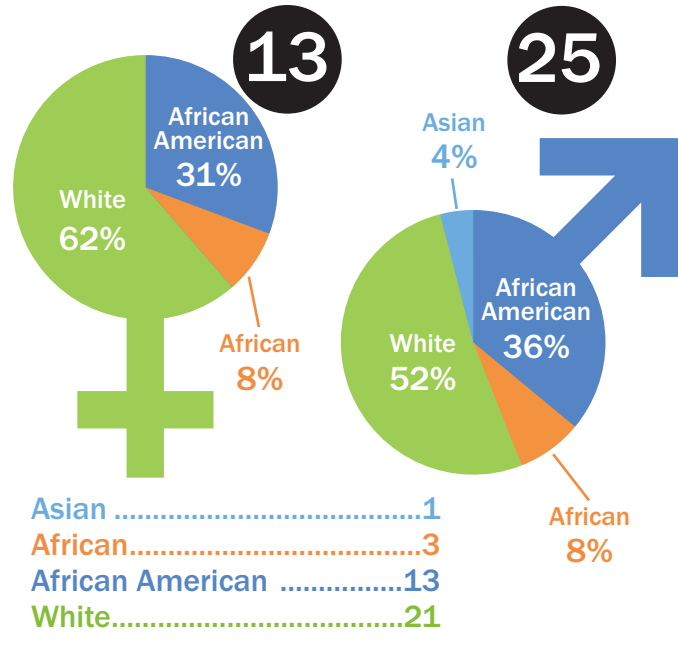

2019 Entering Student Cohort

preparing leaders to transform the world

38 NEW STUDENTS

explore *Eden* **SCHOLARSHIP**
\$437,400 awarded to this class

GENDER & RACIAL DIVERSITY

FROM...

- 1 Colorado
- 1 Washington DC
- 1 Indiana
- 1 North Dakota
- 2 Virginia
- 2 Tanzania
- 1 Kenya
- 1 Sri Lanka