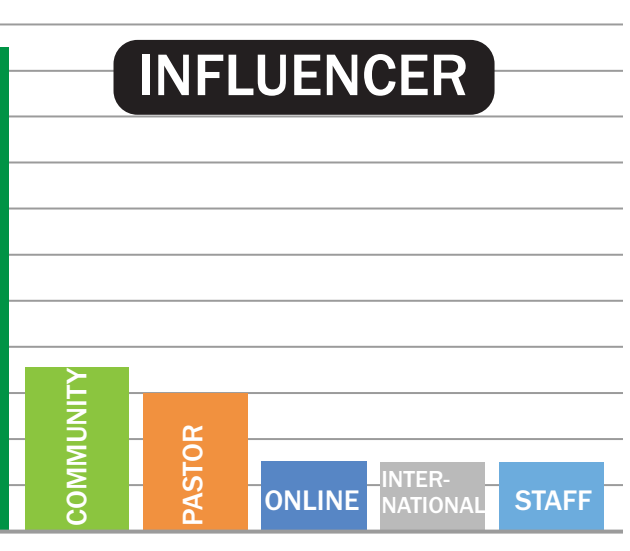

2019 Entering Student Cohort

preparing leaders to transform the world

38 NEW STUDENTS

explore *Eden* **SCHOLARSHIP**
\$437,400 awarded to this class

GENDER & RACIAL DIVERSITY

FROM...

- 1 Colorado
- 1 Washington DC
- 1 Indiana
- 1 North Dakota
- 2 Virginia
- 2 Tanzania
- 1 Kenya
- 1 Sri Lanka

PROFESSION

DENOMINATION

ADVANCED DEGREES

AVERAGE GPA 3.43

For more information contact:

Dana McNamara, Admissions Counselor at edenadmissions@eden.edu