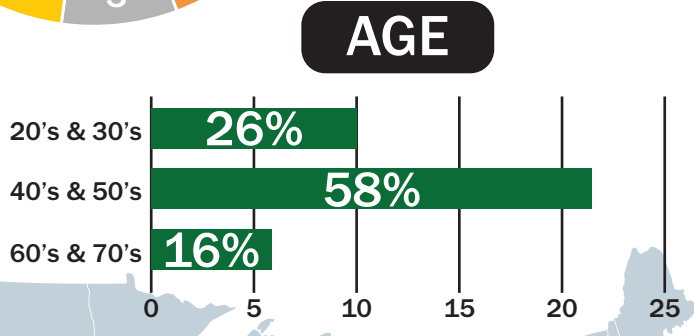

2019 Entering Student Cohort

preparing leaders to transform the world

38 NEW STUDENTS

explore *Eden* **SCHOLARSHIP**
\$437,400 awarded to this class

GENDER & RACIAL DIVERSITY

FROM...

- 1 Colorado
- 1 Washington DC
- 1 Indiana
- 1 North Dakota
- 2 Virginia
- 2 Tanzania
- 1 Kenya
- 1 Sri Lanka

PROFESSION

DENOMINATION

ADVANCED DEGREES

AVERAGE GPA 3.43

For more information contact:

Dana McNamara, Admissions Counselor at edenadmissions@eden.edu