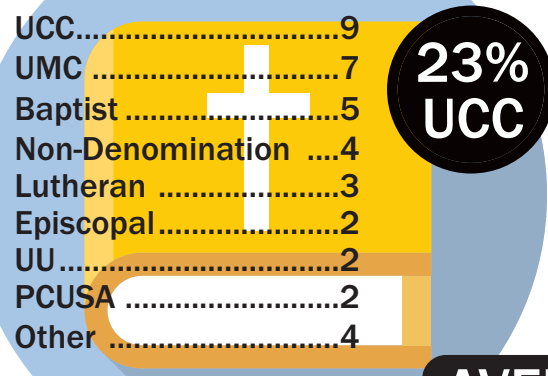

2019 Entering Student Cohort

preparing leaders to transform the world

38 NEW STUDENTS

explore *Eden* **SCHOLARSHIP**
\$437,400 awarded to this class

GENDER & RACIAL DIVERSITY

FROM...

- 1 Colorado
- 1 Washington DC
- 1 Indiana
- 1 North Dakota
- 2 Virginia
- 2 Tanzania
- 1 Kenya
- 1 Sri Lanka

PROFESSION

DENOMINATION

ADVANCED DEGREES

AVERAGE GPA 3.43

For more information contact:

Dana McNamara, Admissions Counselor at edenadmissions@eden.edu