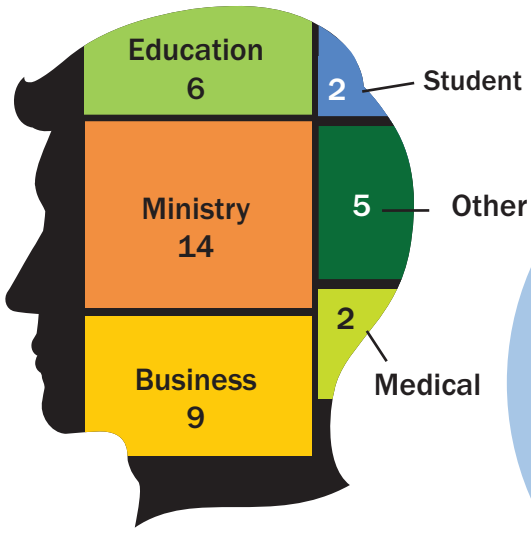

2019 Entering Student Cohort

preparing leaders to transform the world

38 NEW STUDENTS

explore *Eden* **SCHOLARSHIP**
\$437,400 awarded to this class

GENDER & RACIAL DIVERSITY

FROM...

- 1 Colorado
- 1 Washington DC
- 1 Indiana
- 1 North Dakota
- 2 Virginia
- 2 Tanzania
- 1 Kenya
- 1 Sri Lanka

PROFESSION

DENOMINATION

ADVANCED DEGREES

AVERAGE GPA 3.43

For more information contact:

Dana McNamara, Admissions Counselor at edenadmissions@eden.edu