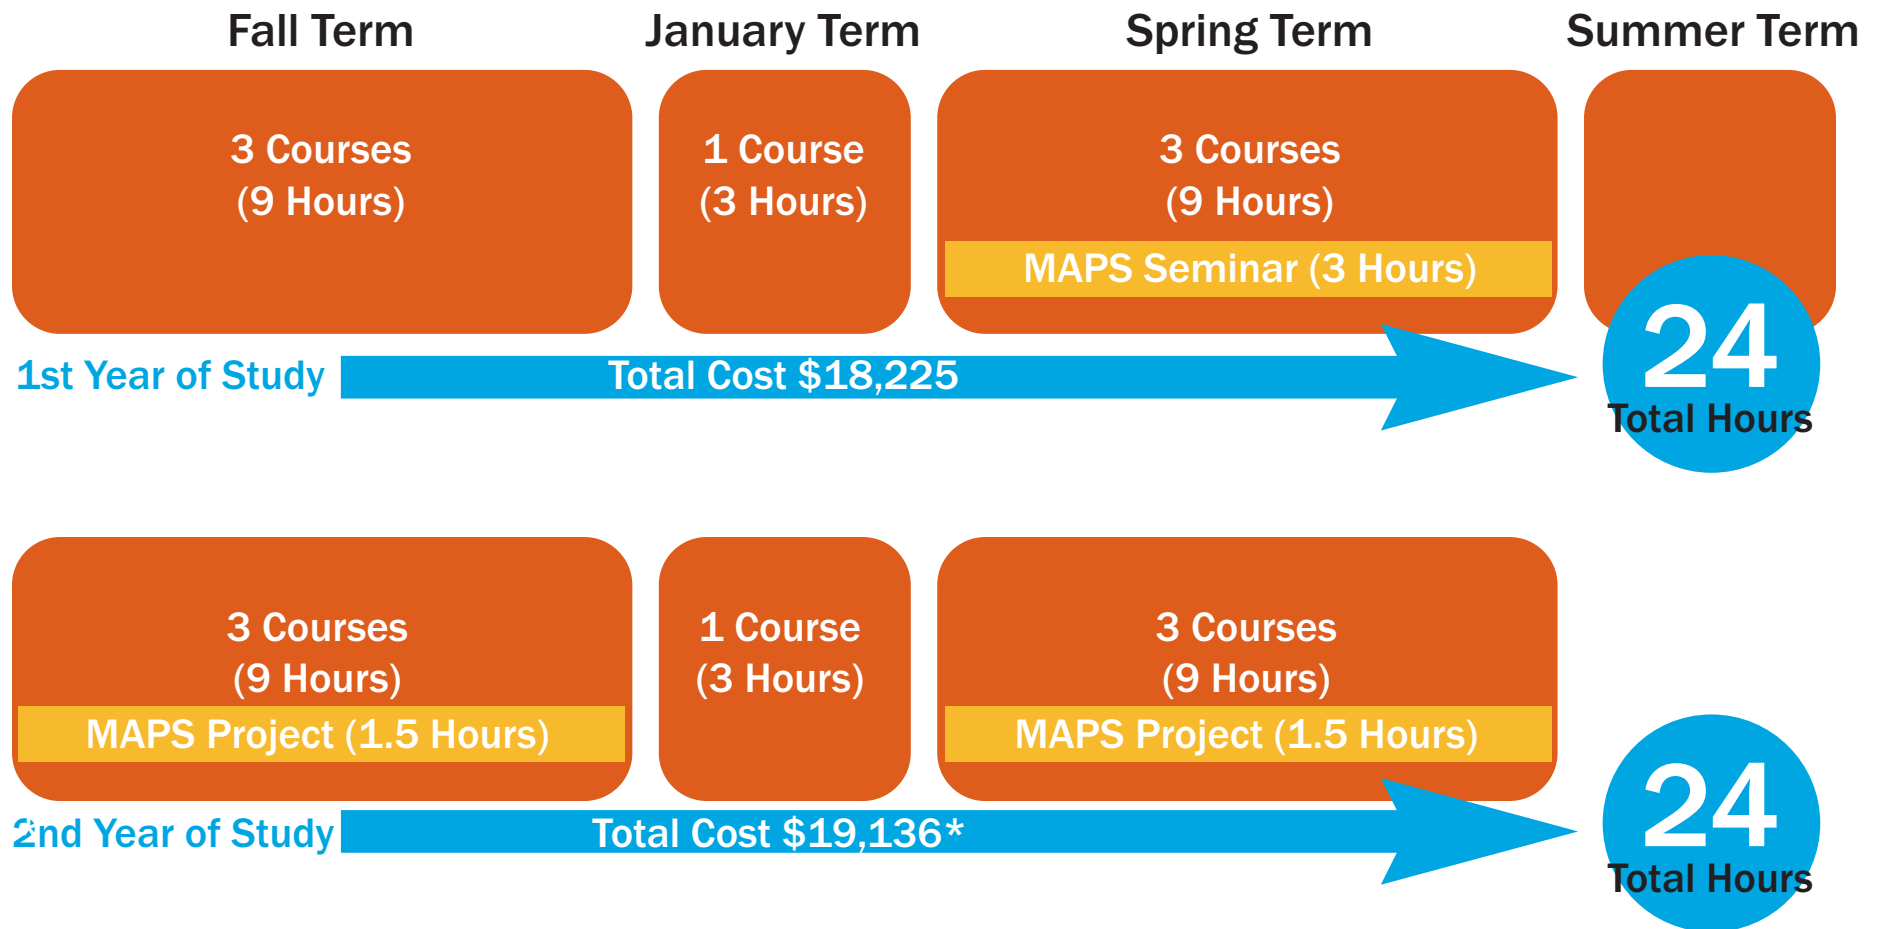

MAPS

Master of Arts in Professional Studies Program 48 Credit Hour Program – 2 Year Outline

MAPS Students are expected to be engaged in a Ministry Placement during the terms of study.

Each year has minimal fees attached such as books, graduation and student fees. Tuition and fees subject to change yearly.

* Subject to Board Approval