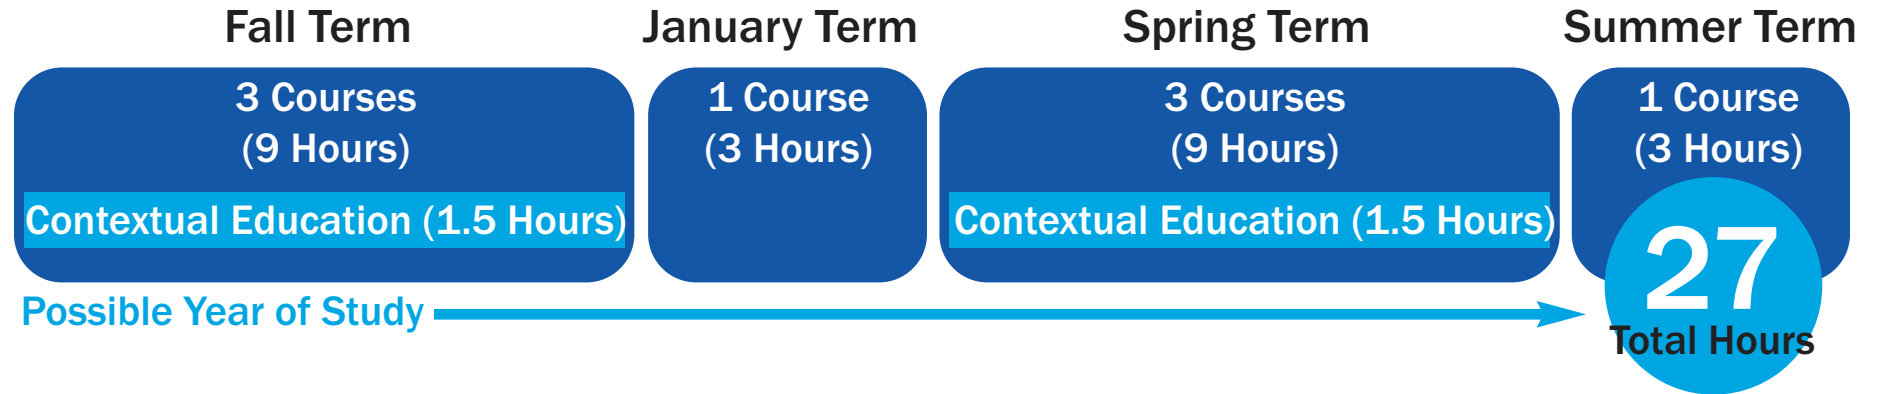

MDiv

Master of Divinity Program

How do you graduate in 3 years?

What does Eden's course distribution look like?

Avg. 8-10 hours/week
in a supervised setting