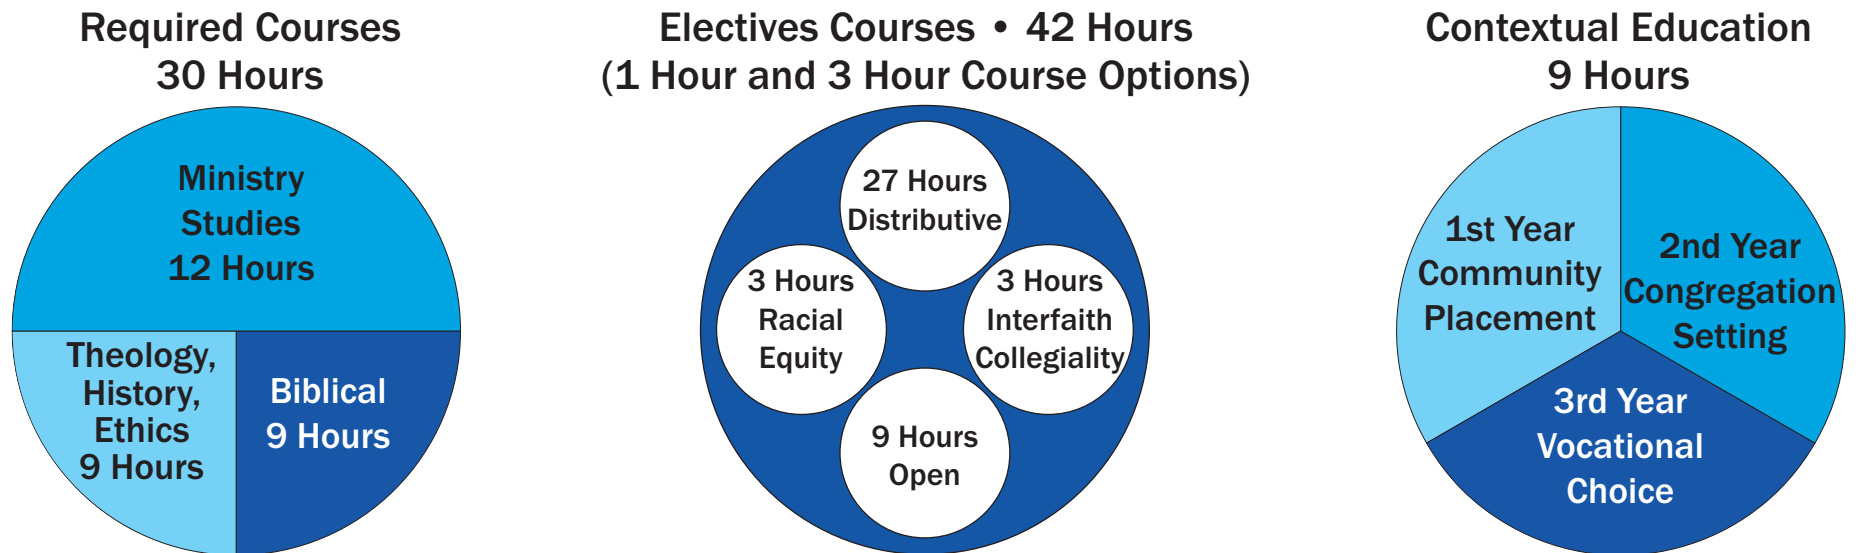

MDiv

Master of Divinity Program

How do you graduate in 3 years?

What does Eden's course distribution look like?

Avg. 8-10 hours/week
in a supervised setting